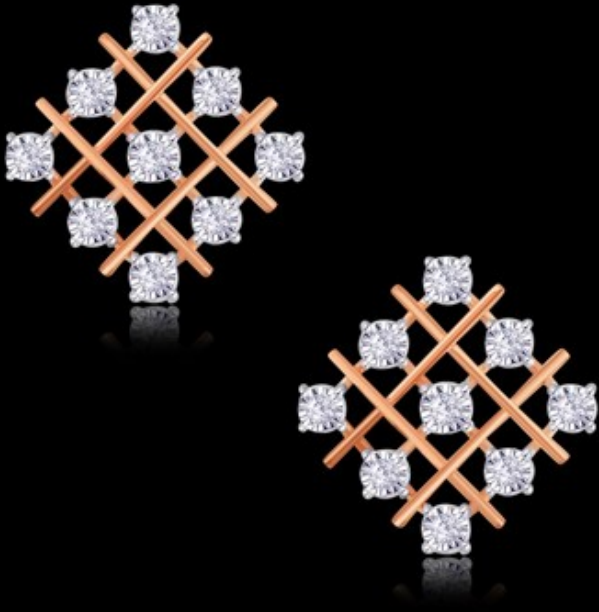

## ***Earrings-E-02712***

**Metal Purity:Gold18kY**

**Diamond wt:0.06Cts**

**Net Gold wt:1.228Gms**

**Diamond Quality:FGVVS**

**00130419**

## ***Earrings-E-02796***

**Metal Purity:Gold18kP**

**Diamond wt:0.17Cts**

**Net Gold wt:3.596Gms**

**Diamond Quality:FGVVS**

**04311220**

## ***Earrings-E-02885***

**Metal Purity:18kY**

**Diamond wt:0.31cts**

**Net Gold wt:4.48Gms**

**Diamond Quality:GHVVS**

**21111220**