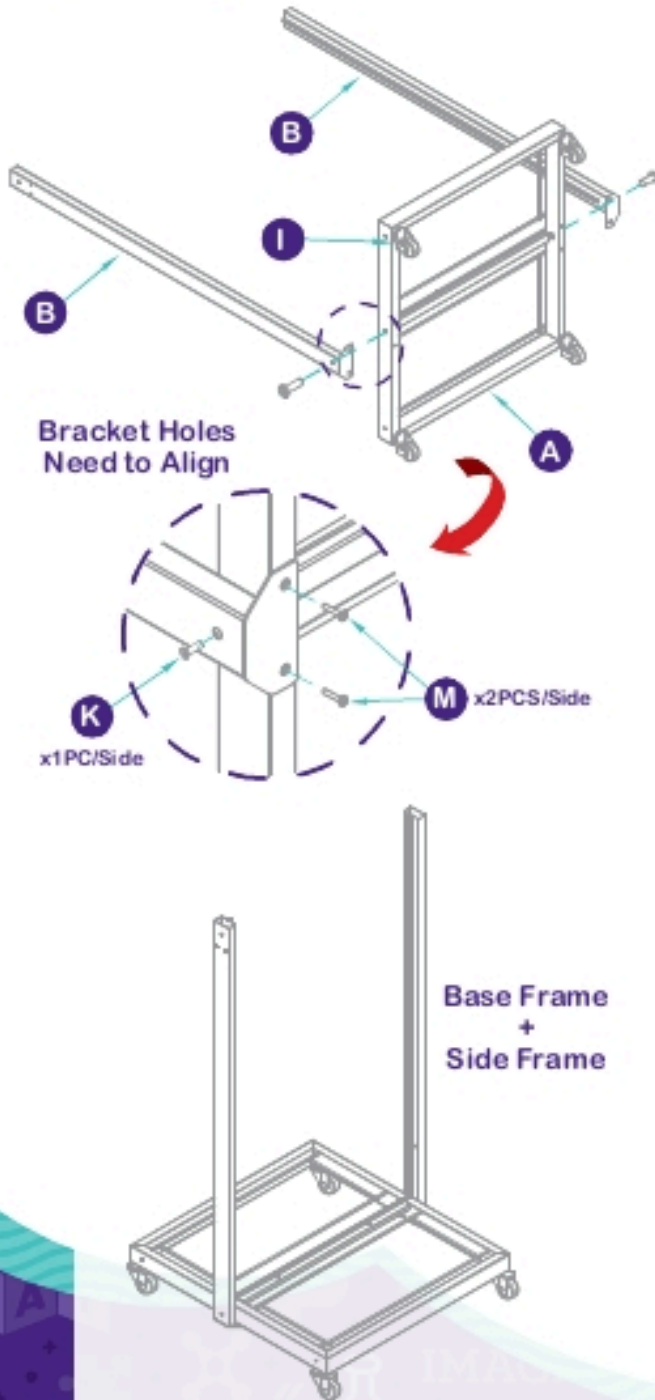

STEP 1:

STEP 2: