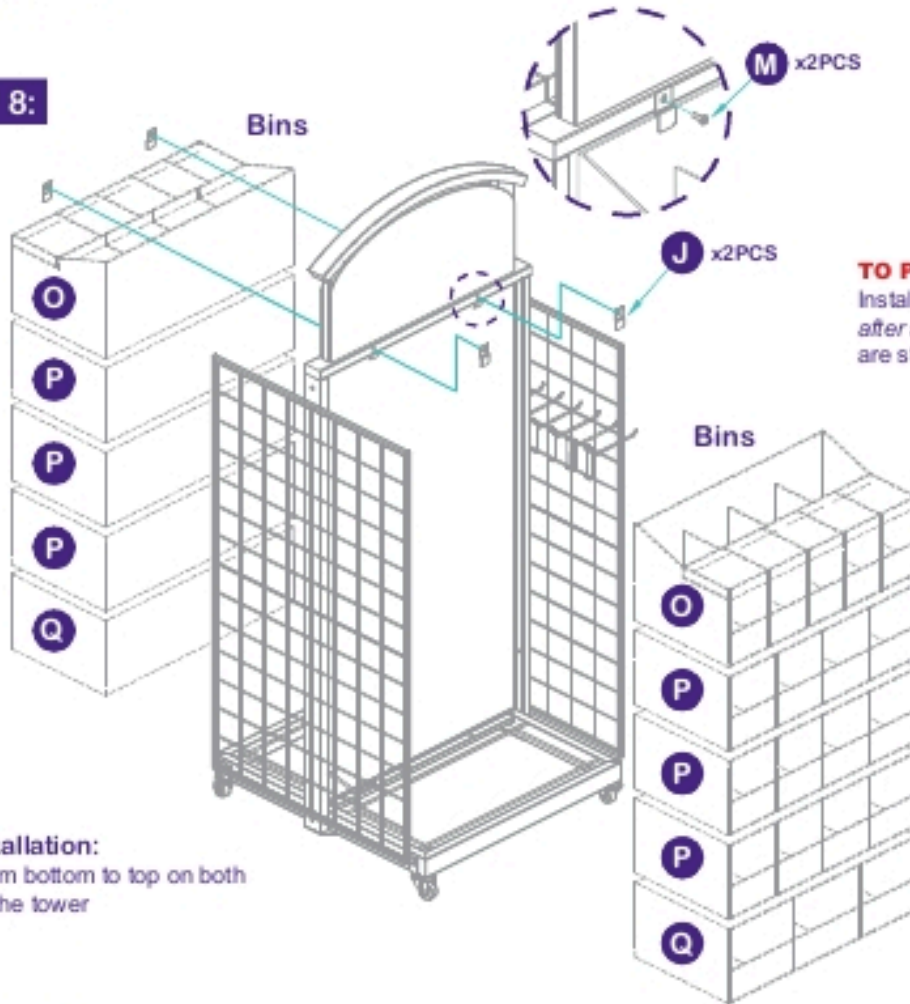

**STEP 1:**

**STEP 2:**

**FOR SAFETY:** Casters must be locked during construction and when display is placed on your sales floor

**STEP 3:**

**STEP 4:**

**STEP 5:**

**FOR SAFETY:**  
Casters must be locked during construction and when display is placed on your sales floor

**STEP 6:**

**STEP 7:**

Reference the planogram pages for peg layout

**FOR SAFETY:** Casters must be locked during construction and when display is placed on your sales floor

## Joy Tower 360° ASSEMBLY INSTRUCTIONS

### STEP 8:

**Bin Installation:**  
Stack from bottom to top on both sides of the tower