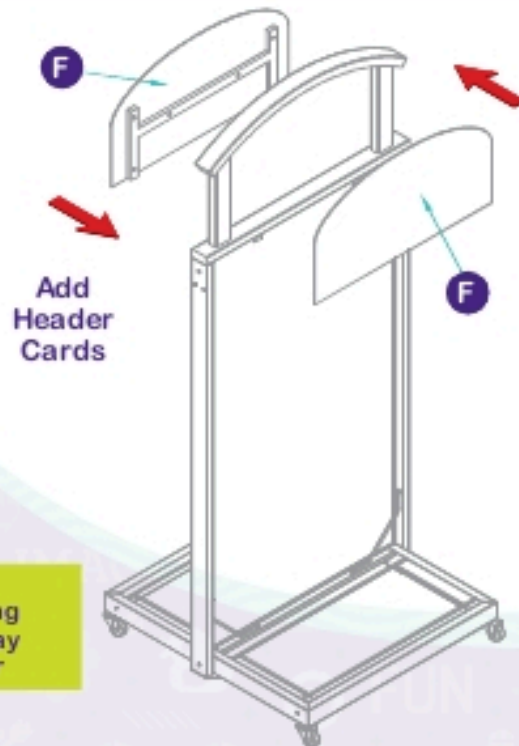

Joy Tower 360° ASSEMBLY COMPONENTS

A Base Frame

1 PC

B Side Frame

2 PCS

C Grid Wall

2 PCS

D Middle Panel

P TDR-4

6 PCS

Q TDR-2

2 PCS

STEP 1:

STEP 2:

FOR SAFETY: Casters must be locked during construction and when display is placed on your sales floor

STEP 3:

STEP 4:

STEP 5:

FOR SAFETY:
Casters must be locked during construction and when display is placed on your sales floor

STEP 6:

STEP 7:

Reference the planogram pages for peg layout

FOR SAFETY: Casters must be locked during construction and when display is placed on your sales floor