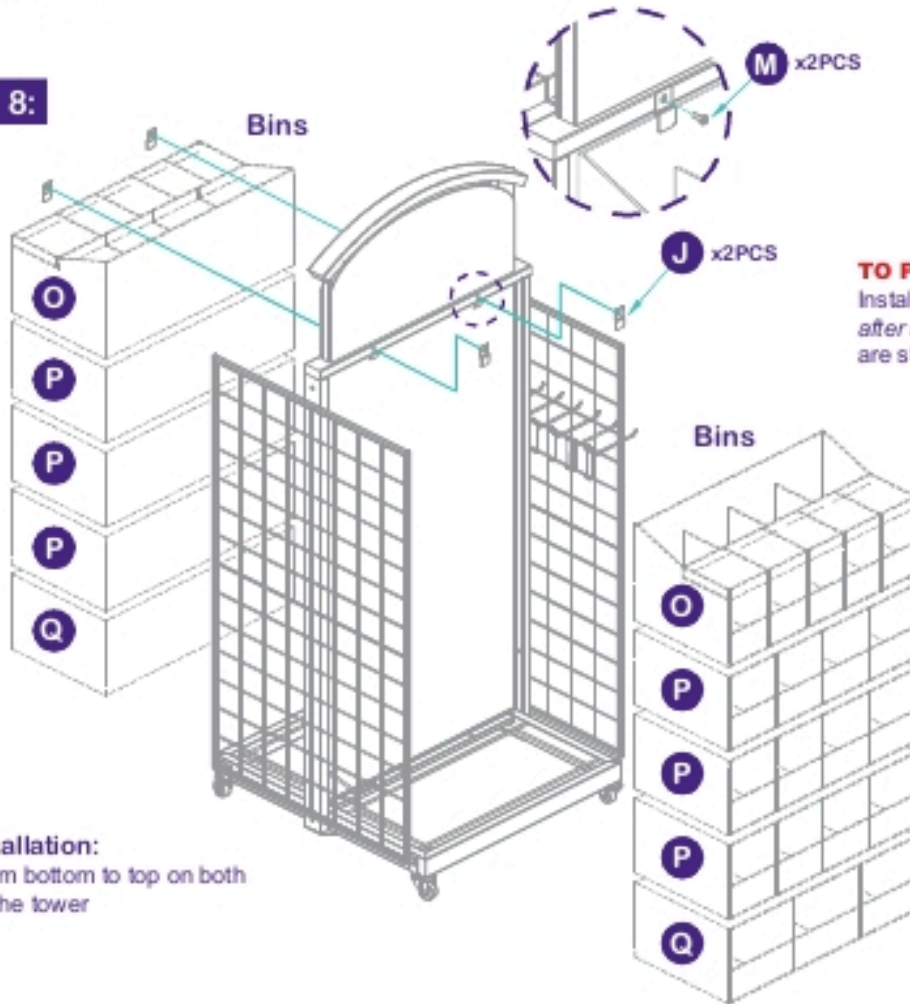

P TDR-4

6 PCS

Q TDR-2

2 PCS

STEP 1:

STEP 2:

FOR SAFETY: Casters must be locked during construction and when display is placed on your sales floor

STEP 3:

STEP 4:

STEP 5:

FOR SAFETY:
Casters must be locked during construction and when display is placed on your sales floor

STEP 6:

STEP 7:

Reference the planogram pages for peg layout

FOR SAFETY: Casters must be locked during construction and when display is placed on your sales floor

Joy Tower 360° ASSEMBLY INSTRUCTIONS

STEP 8:

TO PREVENT TIPPING:
Install the safety brackets
after all of the acrylic bins
are stacked in the frame

Bin Installation:
Stack from bottom to top on both
sides of the tower

STEP 9:

Assembled
and Ready
for JoyFULL
Sales!

FOR SAFETY: Casters must be locked during construction
and when display is placed on your sales floor

**68
ITEMS**

TOWER
A

TOWER
B

GRID
C

GRID
D