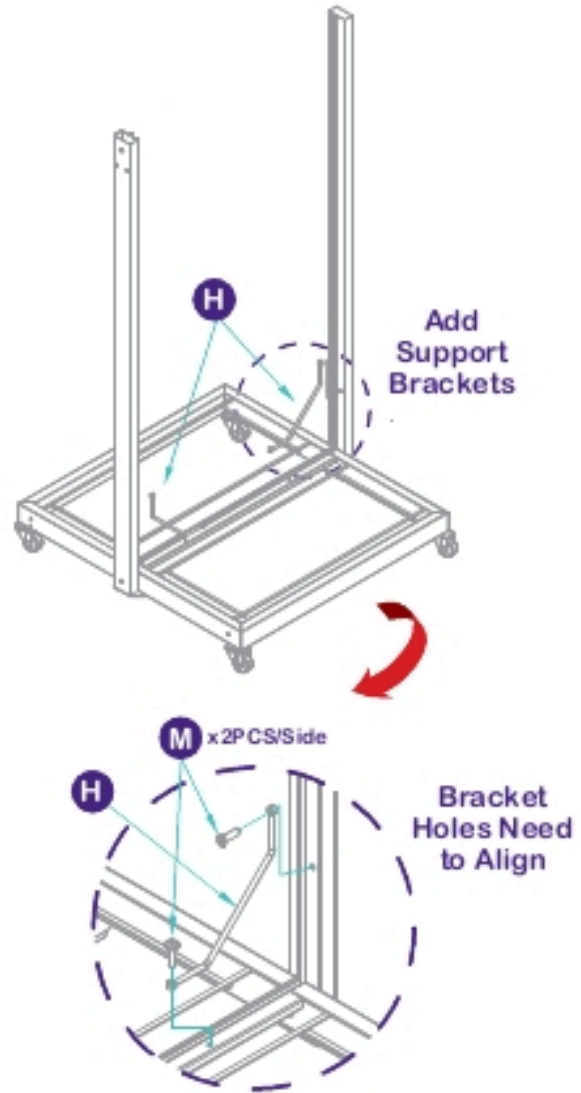

Joy Tower 360° ASSEMBLY COMPONENTS

A Base Frame

1 PC

B Side Frame

2 PCS

C Grid Wall

2 PCS

D Middle Panel

P TDR-4

6 PCS

Q TDR-2

2 PCS

STEP 1:

STEP 2:

FOR SAFETY: Casters must be locked during construction and when display is placed on your sales floor

STEP 3:

STEP 4:

STEP 5:

FOR SAFETY:
Casters must be locked during construction and when display is placed on your sales floor

STEP 6:

STEP 7:

Reference the planogram pages for peg layout

FOR SAFETY: Casters must be locked during construction and when display is placed on your sales floor

Joy Tower 360° ASSEMBLY INSTRUCTIONS

STEP 8:

TO PREVENT TIPPING:
Install the safety brackets
after all of the acrylic bins
are stacked in the frame

Bin Installation:
Stack from bottom to top on both
sides of the tower