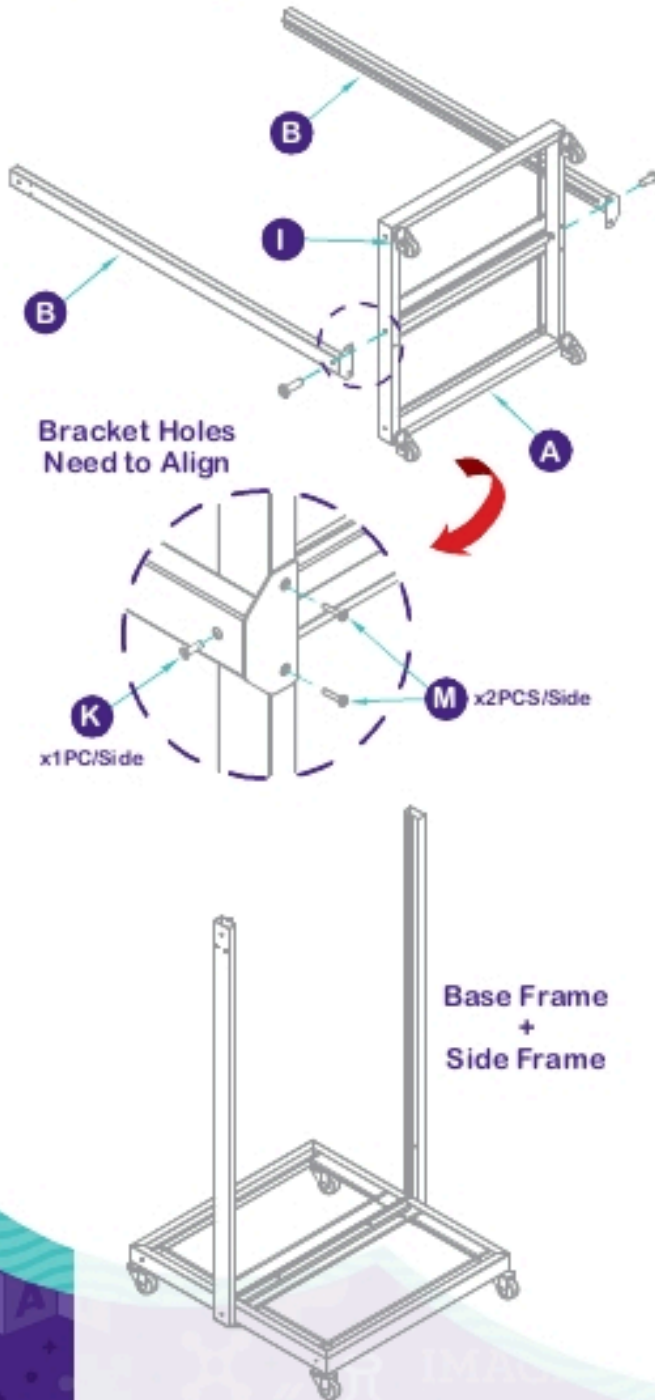

Joy Tower 360° ASSEMBLY COMPONENTS

A Base Frame

1 PC

B Side Frame

2 PCS

C Grid Wall

2 PCS

D Middle Panel

P TDR-4

6 PCS

Q TDR-2

2 PCS

STEP 1:

STEP 2:

FOR SAFETY: Casters must be locked during construction and when display is placed on your sales floor

STEP 3: