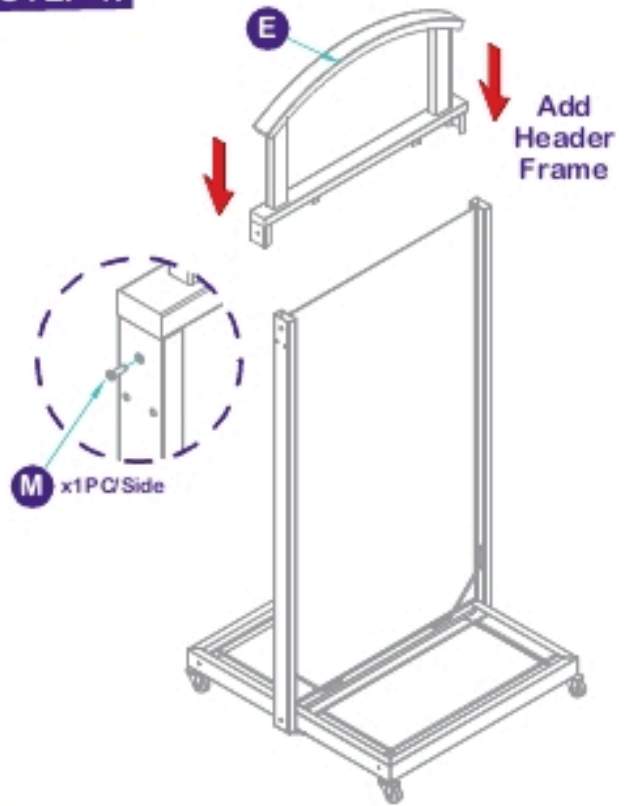

Joy Tower 360° ASSEMBLY COMPONENTS

A Base Frame

1 PC

B Side Frame

2 PCS

C Grid Wall

2 PCS

D Middle Panel

P TDR-4

6 PCS

Q TDR-2

2 PCS

STEP 1:

STEP 2:

FOR SAFETY: Casters must be locked during construction and when display is placed on your sales floor

STEP 3:

STEP 4:

STEP 5:

FOR SAFETY:
Casters must be locked during construction and when display is placed on your sales floor

STEP 6:

STEP 7:

Reference the planogram pages for peg layout

FOR SAFETY: Casters must be locked during construction and when display is placed on your sales floor