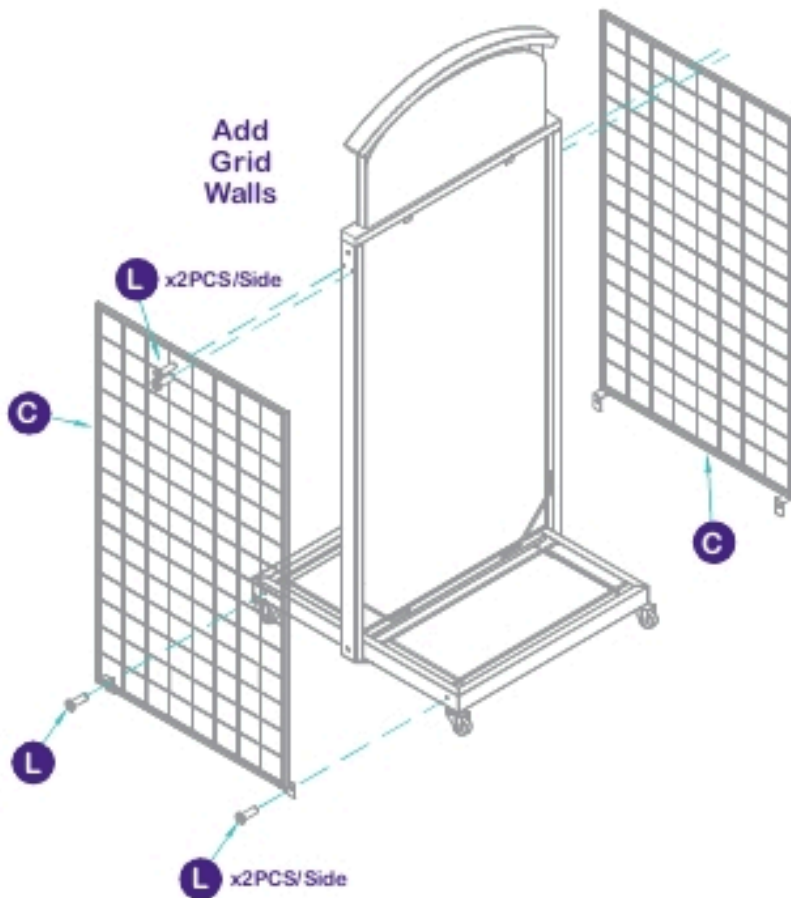

Joy Tower 360° ASSEMBLY COMPONENTS

A Base Frame

1 PC

B Side Frame

2 PCS

C Grid Wall

2 PCS

D Middle Panel

STEP 4:

STEP 5:

FOR SAFETY:
Casters must be locked during construction and when display is placed on your sales floor

STEP 6:

STEP 7:

Reference the planogram pages for peg layout

FOR SAFETY: Casters must be locked during construction and when display is placed on your sales floor

Joy Tower 360° ASSEMBLY INSTRUCTIONS

STEP 8:

TO PREVENT TIPPING:
Install the safety brackets
after all of the acrylic bins
are stacked in the frame

Bin Installation:
Stack from bottom to top on both
sides of the tower