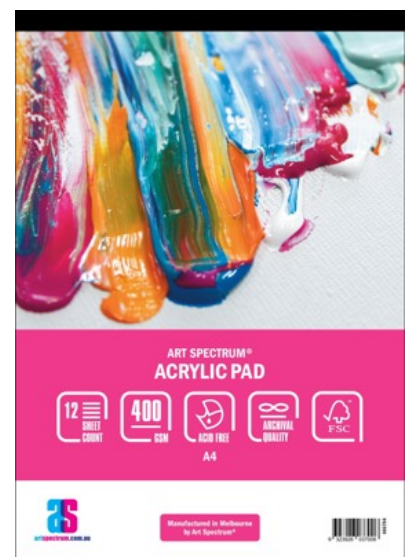

Art Spectrum 300gsm Oil Painting Pad (12s)

666905 A5

666904 A4

666903 A3