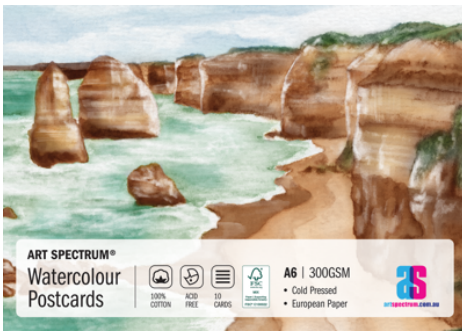

[artspectrum.com.au](http://artspectrum.com.au)

**PAPER  
SURFACES  
CATALOGUE**

**Art Spectrum Watercolour Postcard 100% Cotton 300gsm**  
7726 A6 pack 10

7727 Counter Display 16x A6 Pack 10

**Art Spectrum 25% Cotton 300gsm Cold Press Black Watercolour Pad (12s)**  
666223 A4