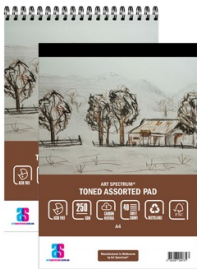

666168 A3 Spiral

**Art Spectrum 250gsm 100% recycled and Carbon Neutral Toned Sand Drawing Pad (40s)**

666153 A4

666154 A3

666163 A4 Spiral

666164 A3 Spiral

**Art Spectrum 250gsm 100% recycled and Carbon Neutral Toned Assorted Drawing Pad (40s, 4 colour x 10s)**