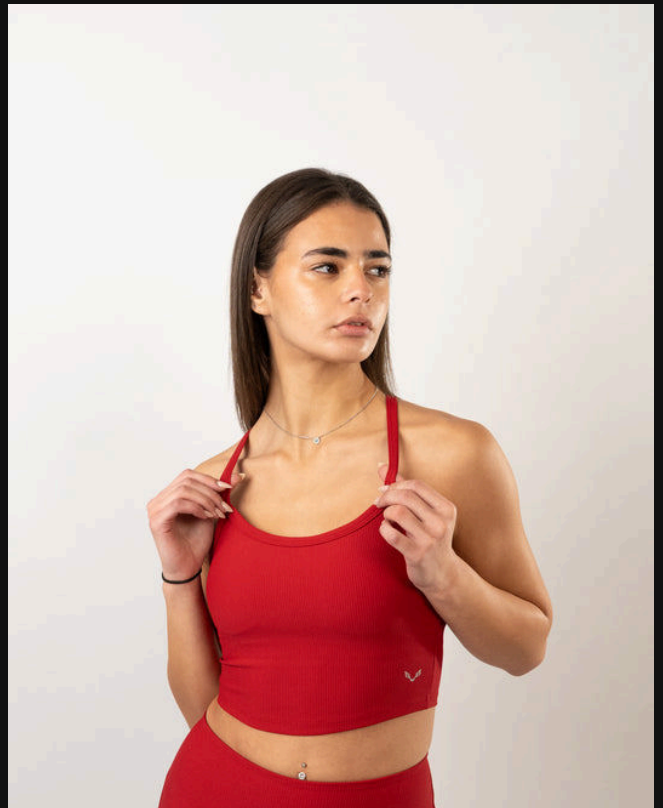

LE 2,100.00

BFEERCE GREY WOLF DESIGN OVERSIZED T-SHIRT - WOMEN

LE 2,100.00

BFEERCE NEON WOLF DESIGN OVERSIZED T-SHIRT - MEN

LE 2,100.00

BFEERCE NEON WOLF DESIGN OVERSIZED T-SHIRT - WOMEN

LE 2,100.00

BFEERCE PERFORMANCE LEGGINGS - BLOOD RED

LE 2,500.00

BFEERCE RIBBED PERFORMANCE SET - BLOOD RED

LE 3,870.00

BFEERCE RIBBED PERFORMANCE SET - CHOCOLATE BROWN

LE 3,870.00

BFEERCE RIBBED PERFORMANCE TANK - BLOOD RED

LE 1,800.00

BFEERCE SCULPT BUILT-IN BRA TANK

LE 1,800.00

BFEERCE SCULPT V-WAIST PERFORMANCE SHORTS

LE 1,800.00

BFEERCE STRAIGHT LEG YOGA PANTS - BEIGE

LE 2,700.00

BFEERCE STRAIGHT LEG YOGA PANTS - BLACK

LE 2,700.00

BFEERCE ULTRAFLEX PERFORMANCE TEE - BLACK