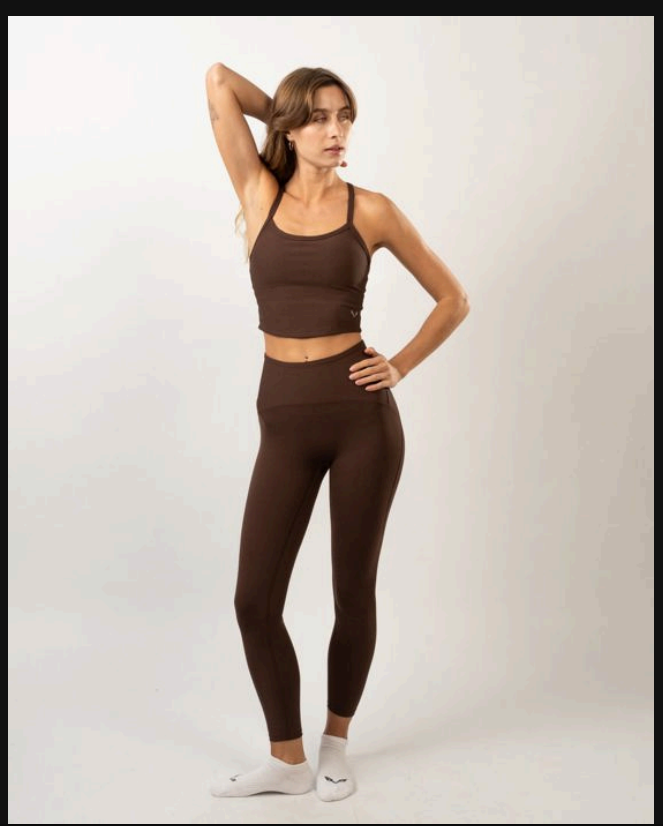

2100.00

BFEERCE PERFORMANCE LEGGINGS - BLOOD RED

2500.00

BFEERCE PERFORMANCE LEGGINGS-CHOCOLATE BROWN

2500.00

BFEERCE RIBBED PERFORMANCE SET - CHOCOLATE BROWN

3870.00

BFEERCE RIBBED PERFORMANCE SET-BLOOD RED