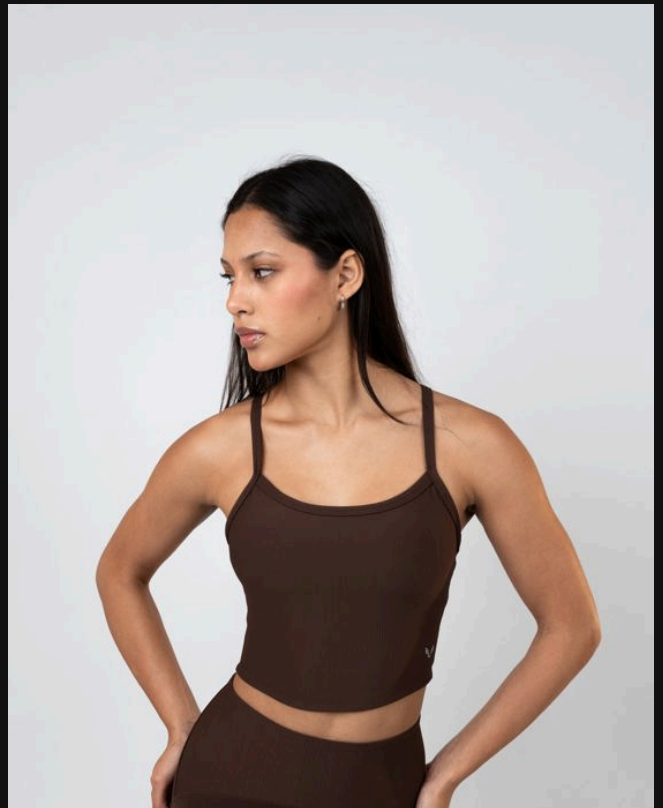

BFEERCE RIBBED PERFORMANCE TANK - CHOCOLATE BROWN

1800.00