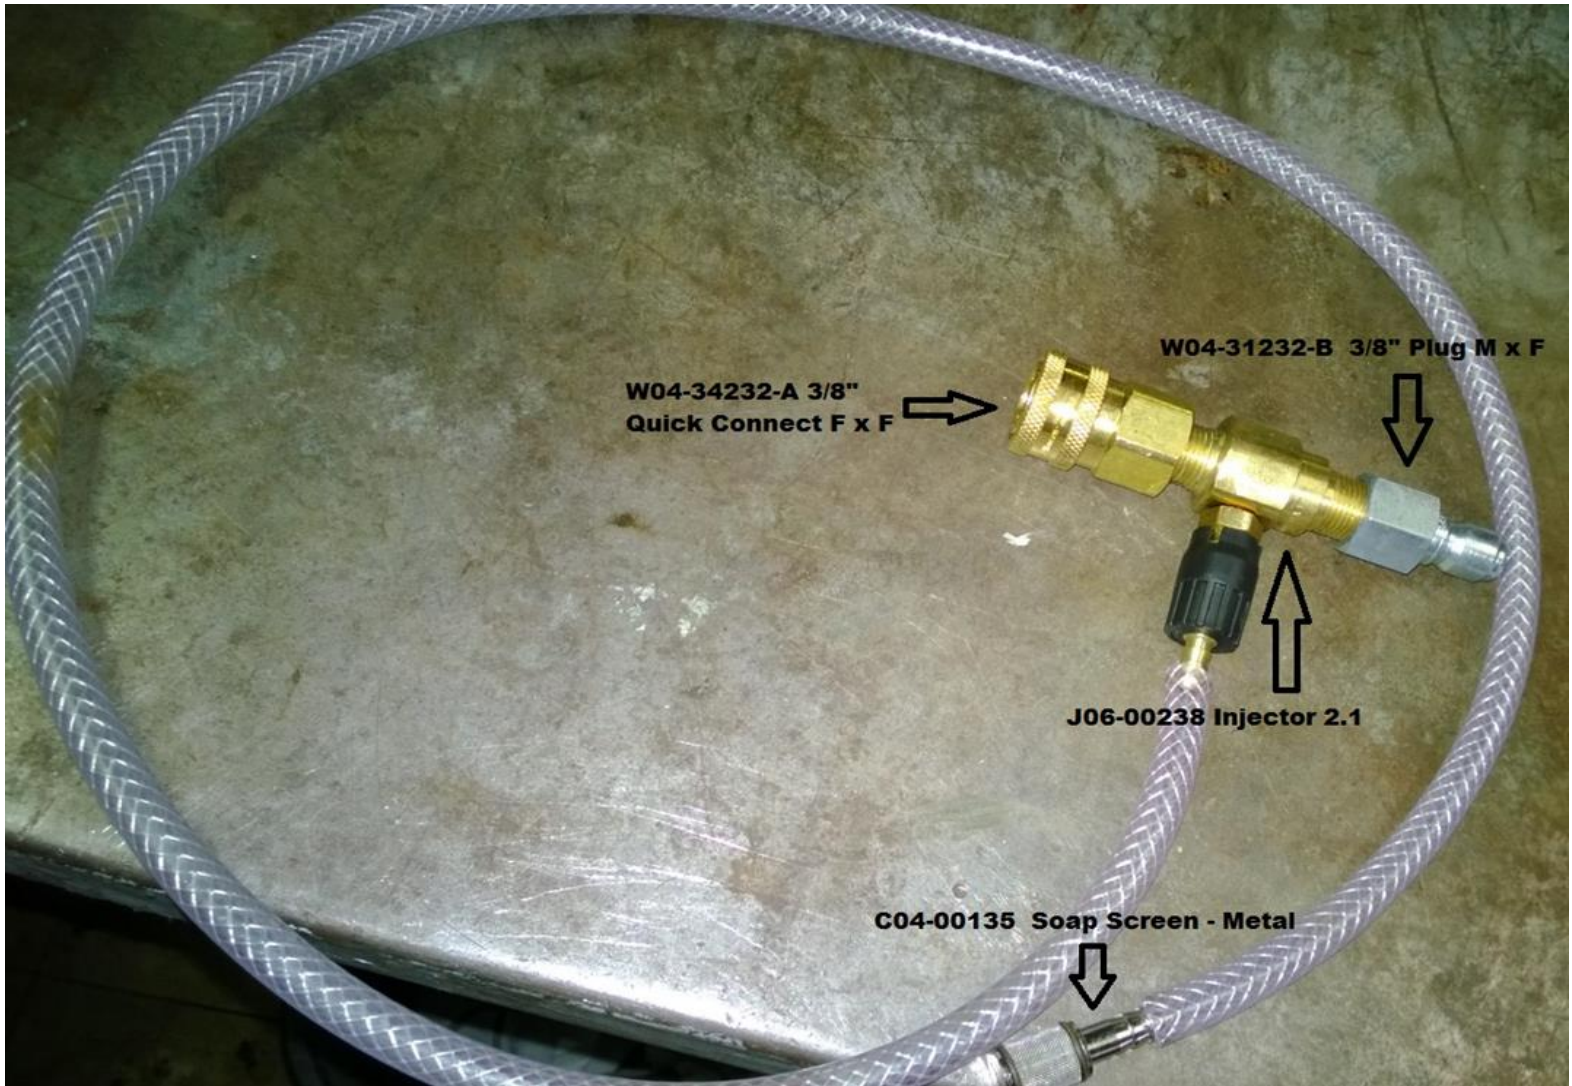

Down Stream Injector

- W04-34232-A Premium Quick Connect 3/8" F x F @ \$8.40
- J06-00236 Injector 1.5mm 1-2 GPM @\$34.00
- J06-00237 Injector 1.8mm 2-3 GPM @\$34.00
- J06-00238 Injector 2.1mm 3-5 GPM @\$34.00
- J06-00239 Injector 2.3mm 5-8 GPM @\$34.00
- W04-31232-B QC Plug 3/8" F x M @ \$2.90
- C04-00135 Soap Screen - Metal @\$5.00