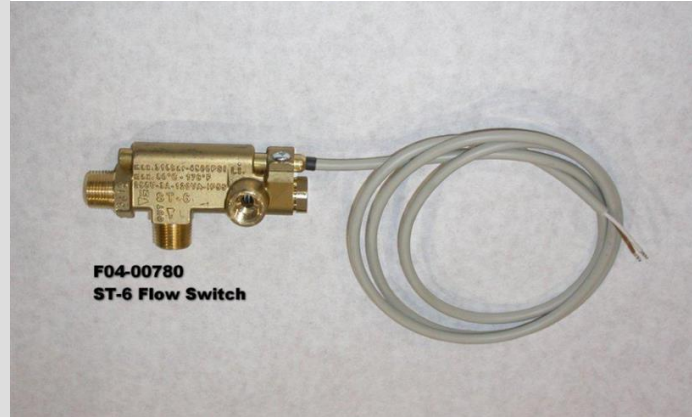

C03-00558
Thermal
Relief Valve

C04-00146 Inlet Filter

C04-00146

\$38.80

Garden Hose Screen 1/2" MPT x Garden Hose F
(2) 1/4" ports for bypass lines

ST-6 Flow Switch

F04-00780

\$80.40

Flow Switch (cuts burner off if no flow detected)

Pressure Switch

F04-00790

\$48.60

Pressure Switch (Burner Safety Component activated by pressure)

Racor Filter Element

V04-00308-01

\$28.90