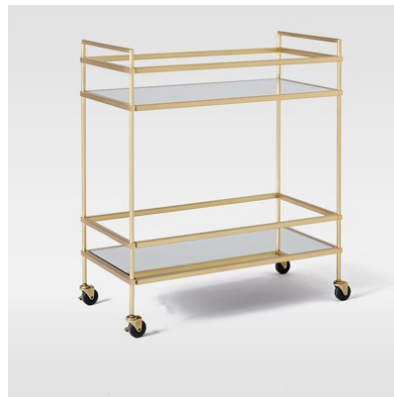

JFG03
50x55 cm
Min 1 T: \$472.50

Glass / Brushed steel

Martini Low Cocktail Table

JFG02
80x40 cm
Min 1 T: \$541.25

Glass / Brushed steel

Rocco Cube Side Table

JFW01
40x40x54 cm
Min 1 T: \$173.75

Steel