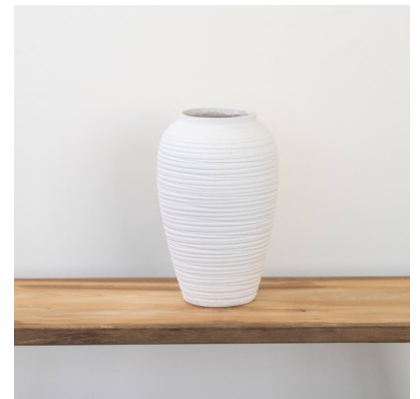

Ceramic

Harlow Jar 21x24 cm

NFL19
21x24 cm
Min 1 T: \$74.94

Ceramic

Hayworth Cannister 12x14 cm

NFL21
12x14 cm
Min 1 T: \$43.06

Ceramic

Adesso White Terracotta Vase - Small