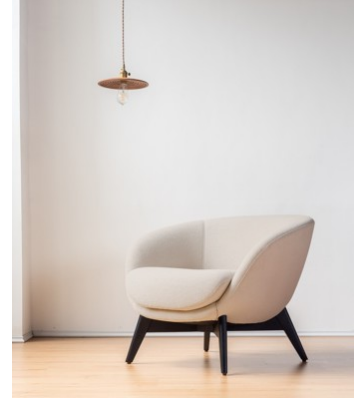

Crescent Boucle Lounge Chair

JFT15
80x84x69 cm
Min 1 T: $1,525.00

Polyester Fabric