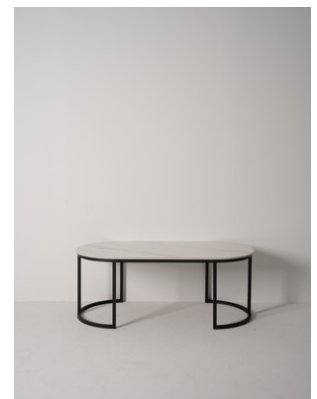

Ricci Stone Coffee Table

JFW07 W: $280.00
120x60x45 cm
Min 1

Steel / Engineered
Stone