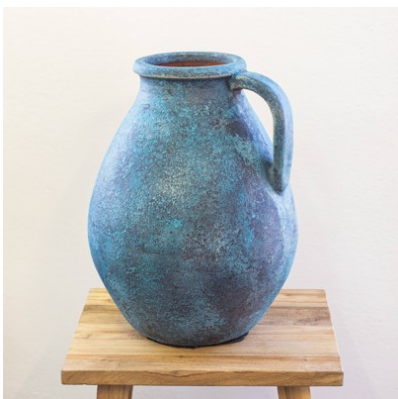

Terracotta Large Handled Jug - Aged Copper

GTV02AC W: $81.90
50x50 cm
Min 2

Terracotta