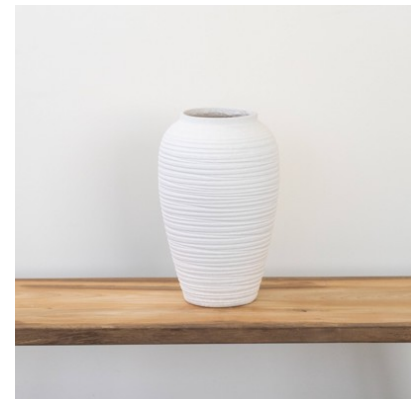

**Harlow Jar 21x24 cm**

**NFL19**  
21x24 cm  
Min 1

W: \$59.95

Ceramic

**Hayworth Cannister 12x14 cm**

**NFL21**  
12x14 cm  
Min 1

W: \$34.45

Ceramic