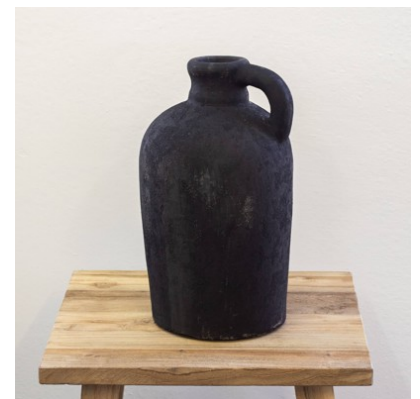

Provincial Terracotta Vase - Weathered Black

GTV04WB W: $49.20
40x20 cm
Min 2

Terracotta