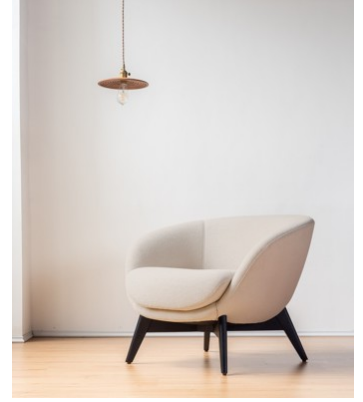

Crescent Boucle Lounge Chair

JFT15 W: $1,220.00
80x84x69 cm
Min 1

Polyester Fabric