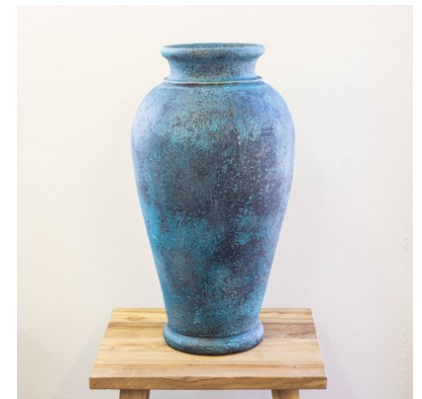

Terracotta Large Urn - Aged Copper

GTV01AC W: $75.00
60x30 cm
Min 2

Terracotta