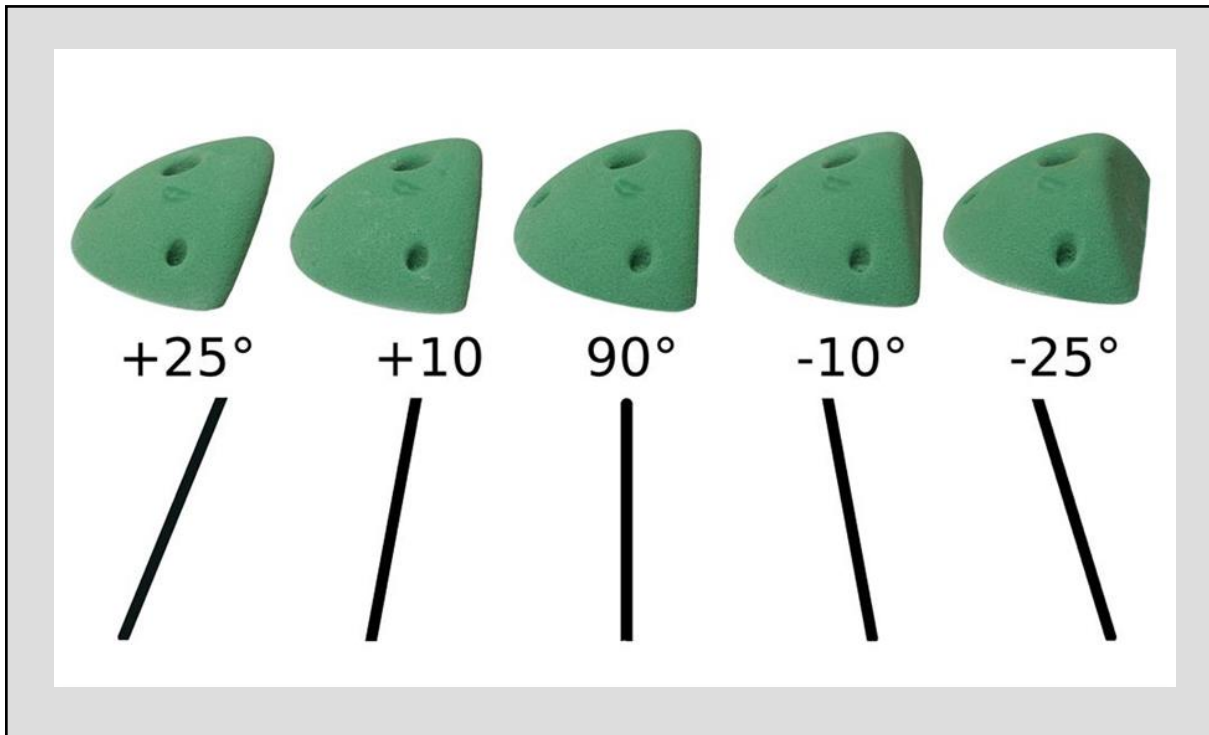

Infinite Edges: Functional System Holds

Bolt them, screw them, block them or slot them: Unleash your route setter's potential.

This series comes in multiple size options in sets of 5 holds with precise face angles of 65, 80, 90, 100 and 115 degrees. Offered in both dual and full textures.

From below, these holds look identical; making competition routes difficult to read.

Bolt or screw on; washers in every mounting point

Feet: The foundation of a great route.

Pictured: Small, Medium, and Large Feet

Offered in 3 sizes, each with 5 different face angles, all in full and dual texture for a total of 30 unique foot holds

Complete set of 30 feet for \$95.99

Shown Above: All three sizes, in dual texture

Chiral Pinches: What does that mean?

Left and right paired pinches, not identical but mirror image duplicates.

Sets of 6 holds, 3 pairs: A flat edge, 10 degrees in-cut and 10 degrees sloped.

Dual Textured Holds

Much of our dual texture holds are slick as snot. However, the edges have bomber friction, making these holds ideal for forcing movement.