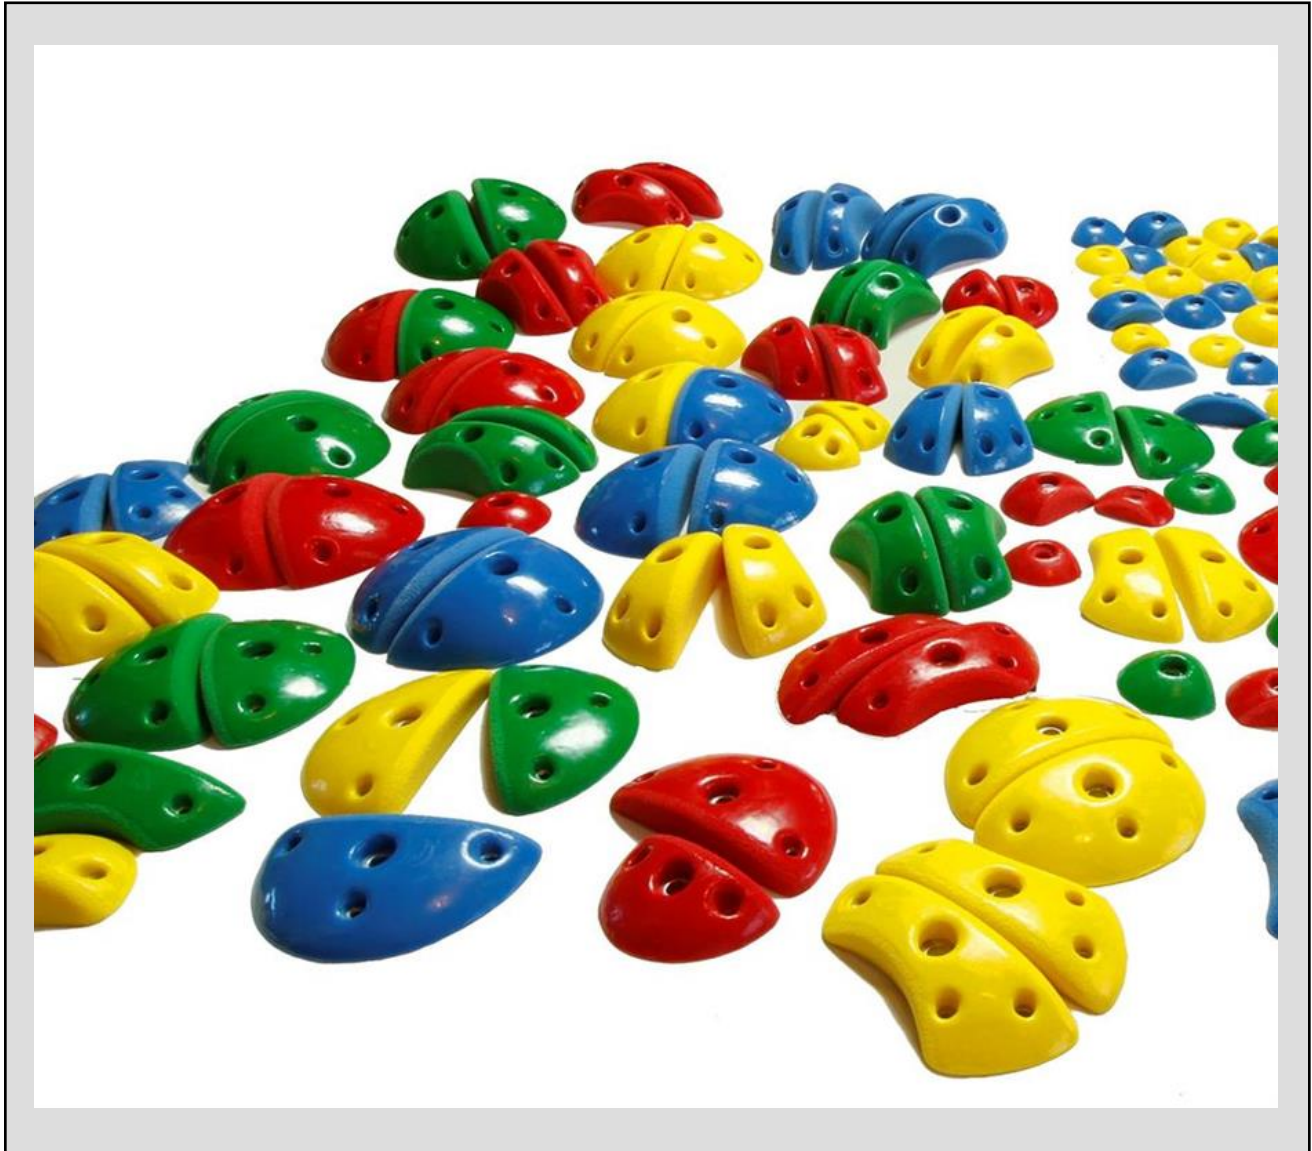

Driftless Climbing Holds

Product Catalog

Simple holds with incredible versatility

Driftless Holds are available in four industry-matched colors: Red, Blue, Green and Yellow

Poured with pride in Mazomanie, Wisconsin.

Infinite Edges: Functional System Holds

Bolt them, screw them, block them or slot them: Unleash your route setter's potential.

This series comes in multiple size options in sets of 5 holds with precise face angles of 65, 80, 90, 100 and 115 degrees. Offered in both dual and full textures.

From below, these holds look identical; making competition routes difficult to read.

Bolt or screw on; washers in every mounting point

Feet: The foundation of a great route.

Pictured: Small, Medium, and Large Feet

Left and right paired pinches, not identical but mirror image duplicates.

Sets of 6 holds, 3 pairs: A flat edge, 10 degrees in-cut and 10 degrees sloped.

Dual Textured Holds

Much of our dual texture holds are slick as snot. However, the edges have bomber friction, making these holds ideal for forcing movement.