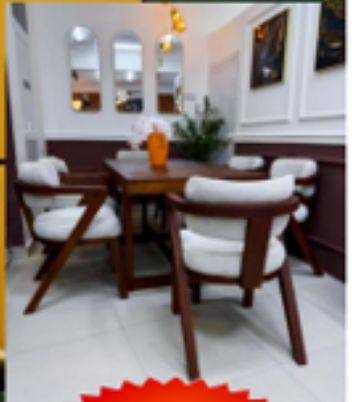

KES.90,000/=

**ALIGATOR MAHOAGANY
6 SEATER DINING SET**

KES.90,000/=

**VASHARD MAHOAGANY
6 SEATER DINING SET**

KES.120,000/=

**KHARTOUM MAHOAGANY
6 SEATER DINING SET**

KES.90,000/=

**NSMEN MAHOAGANY
6 SEATER DINING SET**

KES.90,000/=

**MONGOLIA MAHOAGANY
6 SEATER DINING SET**

KES.85,000/=

**TROPICAL MAHOAGANY
6 SEATER DINING SET**

KES.85,000/=

SALE

Grandmark FURNITURES HUB

CHESTER BED 5X6/6X6