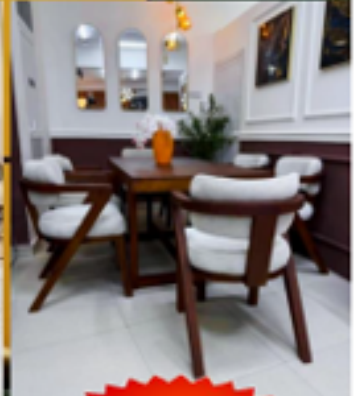

VASHARD MAHOAGANY
6 SEATER DINING SET

KES.120,000/=

KHARTOUM MAHOAGANY
6 SEATER DINING SET

KES.90,000/=

NSMEN MAHOAGANY
6 SEATER DINING SET

KES.90,000/=

MONGOLIA MAHOAGANY
6 SEATER DINING SET

KES.85,000/=

TROPICAL MAHOAGANY
6 SEATER DINING SET

KES.85,000/=

ALMA PLUS

7 SEATER SOFA
3+2+1+1

KES.120,000/=

BEATLE

7 SEATER SOFA
3+2+1+1

Premium comfort cushions
Durable fabric (built to last)
Spacious
Hardwood frames
Available in Variety of colours