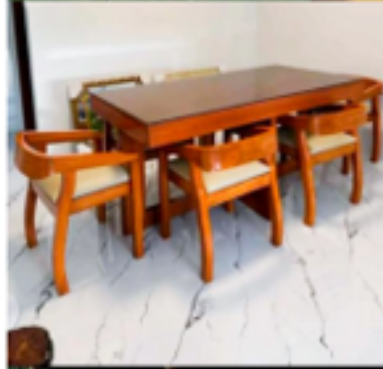

KES.140,000/=

DINING SET

ZUNA MAHOAGANY
DINING SET

KES.60,000/=

Cairo MAHOAGANY
DINING SET

KES.100,000/=

SYDNEY MAHOAGANY
6 SEATER DINING SET

KES.110,000/=

HOME MAHOAGANY
8 SEATER DINING SET

KES.120,000/=

FINLEY MAHOAGANY
4 SEATER DINING SET

KES.55,000/=

OTTO MAHOAGANY
6 SEATER DINING SET

KES.90,000/=

ALIGATOR MAHOAGANY
6 SEATER DINING SET

KES.90,000/=