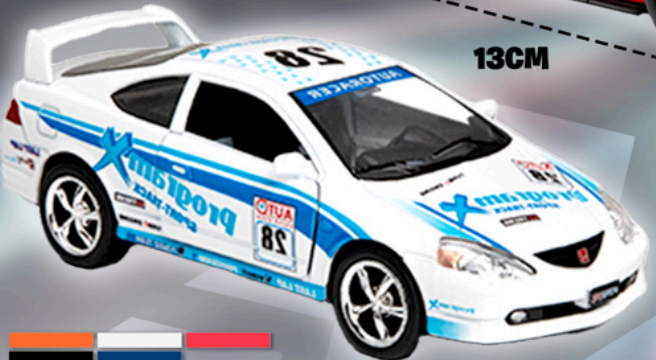

Toyota GR Supra Racing  
Concept  
DCK71174

**x2**

13CM

2009 Nissan GT-R R35  
DCK5340D

Street Fighter  
DCK10550

Subaru Impreza WRC 2007  
DCK5328D

Mitsubishi Lancer Evolution VII  
DCK5052D

**HIGH QUALITY METAL**  
**MÉTAL DE HAUTE QUALITÉ**