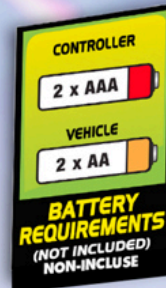

BATTERY
REQUIREMENTS
(NOT INCLUDED)
NON-INCLUSE

1:24 R/C CARS P&C

PDS / SRP: 24.99$

UPC: 824464129622

Code produit: RCPC3725