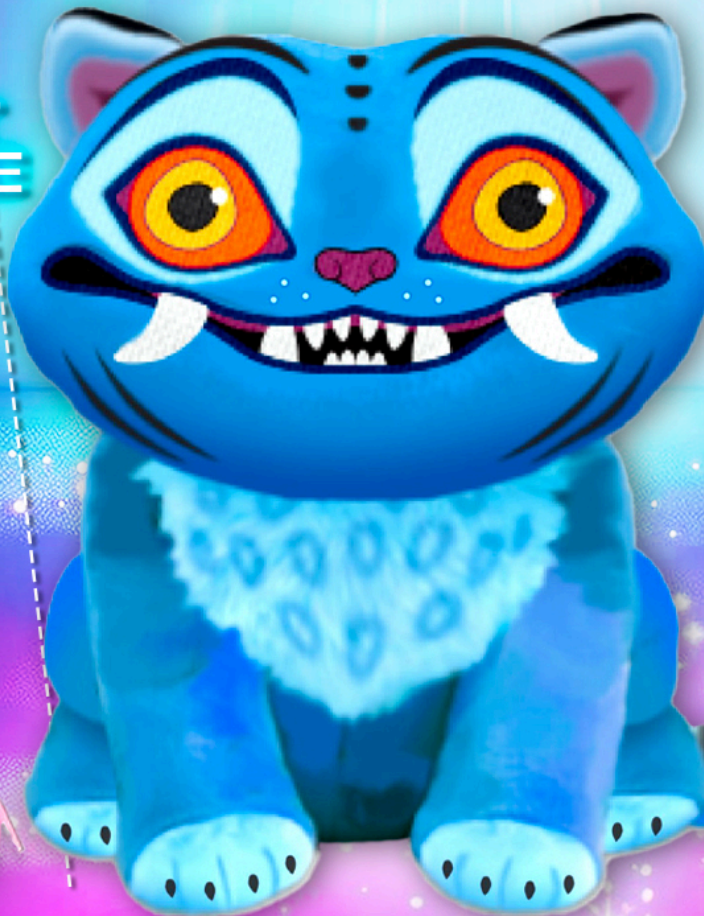

PLUSH  
PELUCHE

DERPY

HIGH  
QUALITY

HAUTE  
QUALITÉ

THE MOST  
ADORABLE  
PLUSH!

31CM

SO FLUFFY!

SI DOUX!