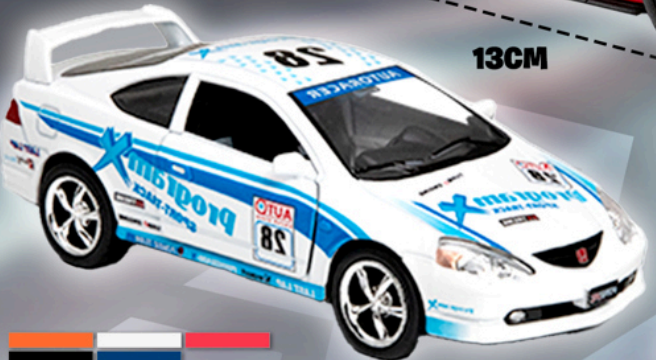

Toyota GR Supra Racing  
Concept  
DCK71174

**x2**

13CM

2009 Nissan GT-R R35  
DCK5340D

Street Fighter  
DCK10550

Subaru Impreza WRC 2007  
DCK5328D

Mitsubishi Lancer Evolution VII  
DCK5052D

**HIGH QUALITY METAL**  
**MÉTAL DE HAUTE QUALITÉ**