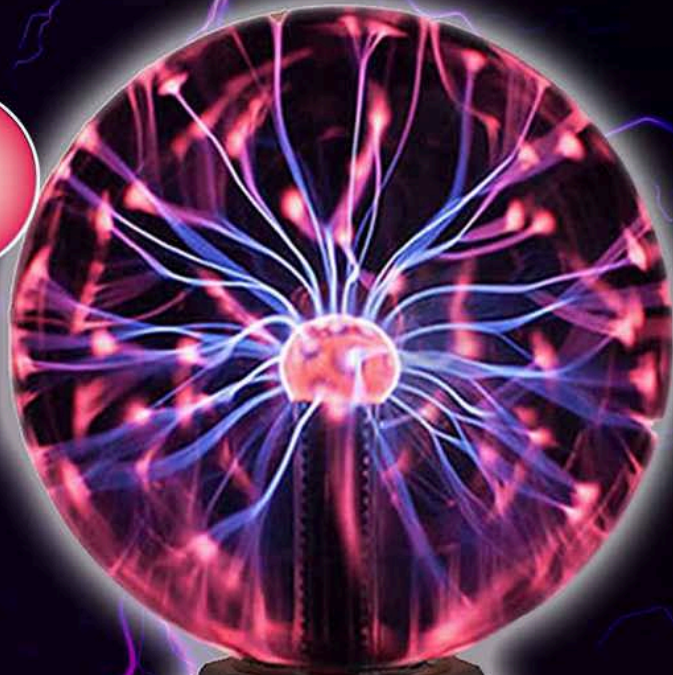

PLASMA BALL

LAMP • LAMPE

HEIGHT
HAUTEUR
11"

**WALL ADAPTER (ELECTRICAL OUTLET)
ADAPTATEUR MURAL (PRISE ELECTRIQUE)**

**GREAT FOR
DECOR!**

**GÉNIAL POUR
LA DÉCORATION**

PLASMA BALL JUMBO

Magasin / Dealer: **26.19$**

PDS / SRP: **39.99$**

Marge / Margin: **35%**

MOQ: **6 unités/units**

Master: **12 unités/units**

Arrivage / ETA: **Stock**

UPC: **824464105374**

Code produit: **PSB65374**

12"

8"

WAX MOOD LAMP
UPC : 824464103653

RM: 6

PDQ: NA