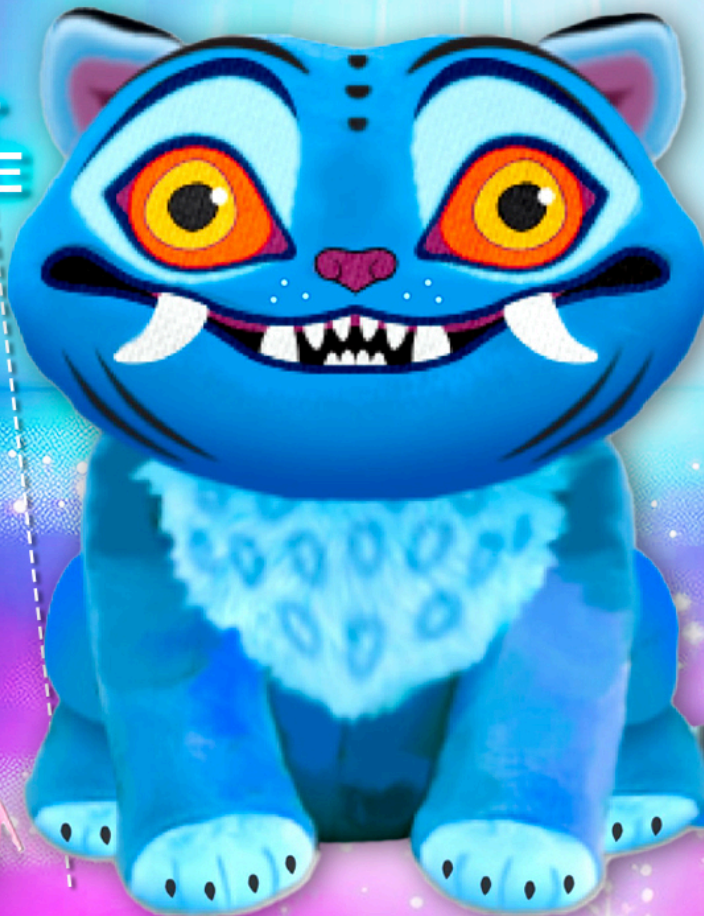

PLUSH
PELUCHE

DERPY

HIGH
QUALITY

HAUTE
QUALITÉ

THE MOST
ADORABLE
PLUSH!

31CM

SO FLUFFY!

SI DOUX!