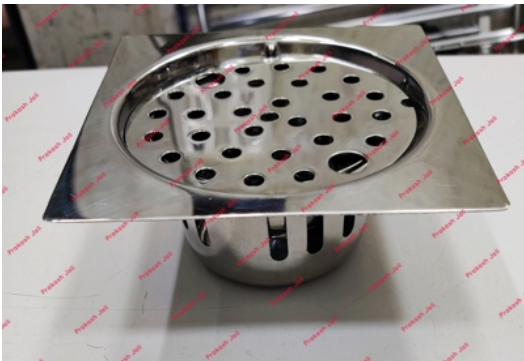

# PRAKASH JALI

Product Catalog 2026

DURABLE • CORROSION RESISTANT • CHROME POLISHED

Round Floor Drain Jali

Round Towel Ring

Square Floor Drain Jali

Square Towel Ring

Towel Rod with Hook