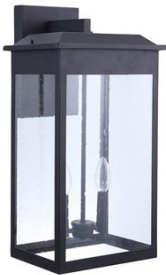

Carlisle 2 Lt Outdoor Wall Mount - Black - Large
211112

Details:
H16.25in x W8.25in x D7.625in
7.28lbs
Textured Black
2 x 60W E-12