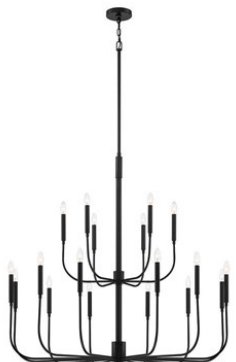

# CHANDELIERS

**Beverly 18 Lt  
Chandelier - Brass  
581842**

Details:  
H48.375in x W48in x  
D48in  
26.455lbs  
Antique Brass  
18 x 60W E-12  
73.25in Chain

**Beverly 8 Lt  
Chandelier - Brass  
580842**

Details:  
H30.38in x W32in x D32in  
14.33lbs  
Antique Brass  
8 x 60W E-12  
49.25in Chain  
1in x 6in Canopy

**Beverly 18 Lt  
Chandelier -  
Polished Nickel  
581825**

Details:  
H48.38in x W48in x  
D48in  
26.455lbs  
Polished Nickel  
18 x 60W E-12  
73.25in Chain  
1in x 6in Canopy

**Beverly 8 Lt  
Chandelier -  
Polished Nickel  
580825**

Details:  
H30.38in x W32in x D32in  
14.33lbs  
Polished Nickel  
8 x 60W E-12  
49.25in Chain  
1in x 6in Canopy

**Beverly 18 Lt  
Chandelier - Black  
581808**

**Beverly Six Light  
Chandelier - Brass  
580604**

Details:  
H26in x W28in x D28in  
6.83lbs  
Brass  
6 x 60W E12/Candelabra

**Beverly Six Light  
Chandelier - Satin  
Nickel  
580645**

Details:  
H26in x W28in x D28in  
6.83lbs  
Satin Nickel  
6 x 60W E12/Candelabra