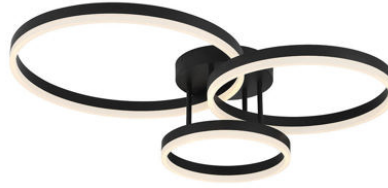

Trio LED Flush Mount - Black
153208

Details:
H7in x W24.5in x
D31.88in
Black
60W Integrated LED,
3000K