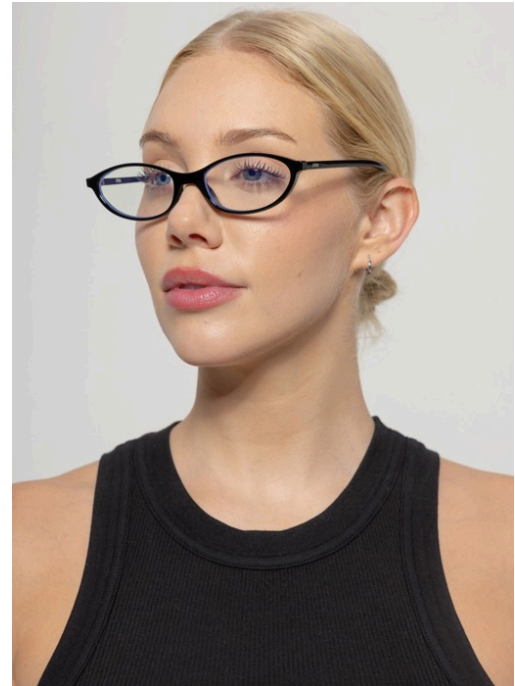

HAZEL BLUELIGHT

RRP: 65

WHS: 26