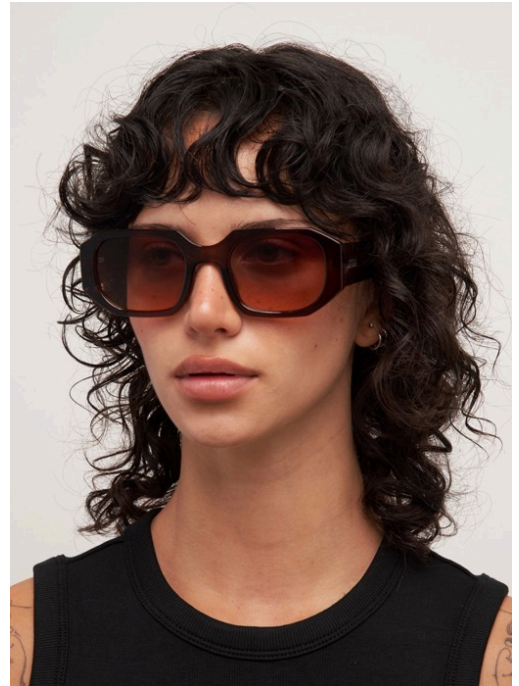

VERA CHOCOLATE

RRP: 65

WHS: 26