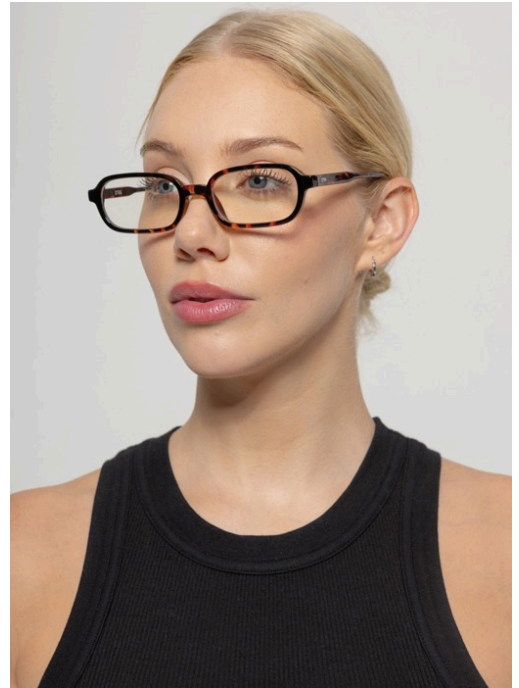

WHS: 26

VERA CHOCOLATE

RRP: 65

WHS: 26

ROCO TORT

RRP: 65

WHS: 26

FRANKIE BLUELIGHT

RRP: 65

WHS: 26

LULU BLUELIGHT

RRP: 65

WHS: 26

ZOYA BLUELIGHT

RRP: 65

WHS: 26