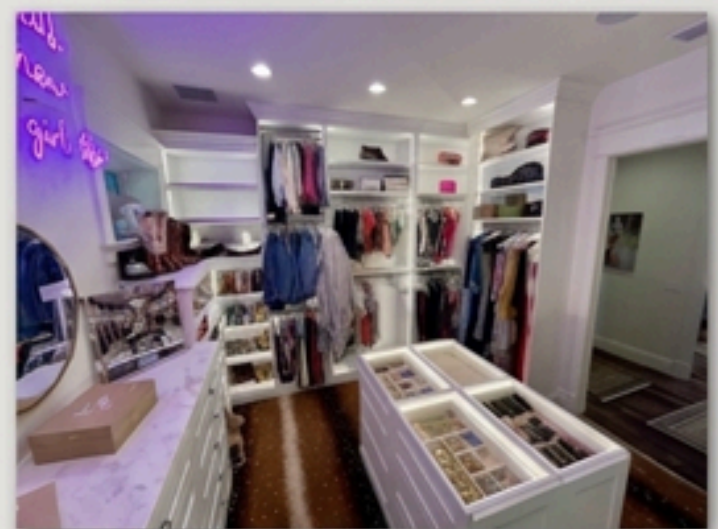

Project Profile

Oxford, FL