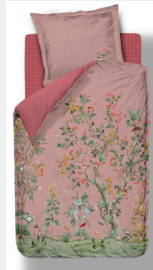

204727
duvet coverWild and Tree_Pink
WP: 44,98 / FQ: 2 /min : 1 / Size:
140x200/220