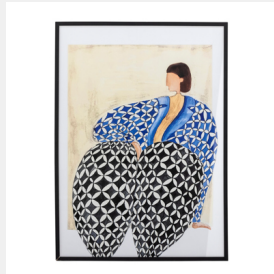

82062471
Oculus Cup, Brown, Stoneware
WP: 17,85 / FQ: 3 /min : 4 / Size:
D9,5xH7 cm, Set of 2 **new**

82062577
Vivianne Illustration w/ Frame
WP: 44,85 / FQ: 1 / min : 1 / Size:
L52xH72xW1 cm