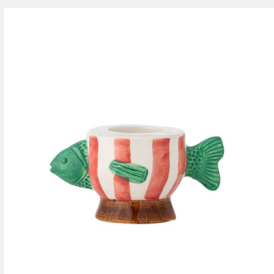

82062624
Eviaya Egg Cup, Blue, Stonewar
WP: 11,85 / FQ: 4 / min : 1 / Size:
D4,5xH5 cm, Set of 3

82062648
Codia Votive & Candle Holder,
WP: 13,35 / FQ: 4 / min : 1 / Size:
L13xH7xW8 cm