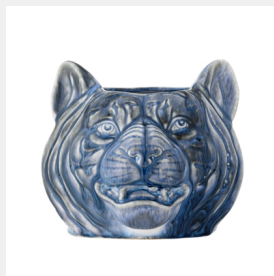

82061844
Linora Bowl, Green, Stoneware
WP: 32,85 / FQ: **1** /min : 1 / Size: D12,5xH8 cm, Set of 3 **new**

82061850
Abner Flowerpot, Blue, Stonewa
WP: 22,35 / FQ: **1** /min : 1 / Size: L17xH14xW16,5 cm **NEW**